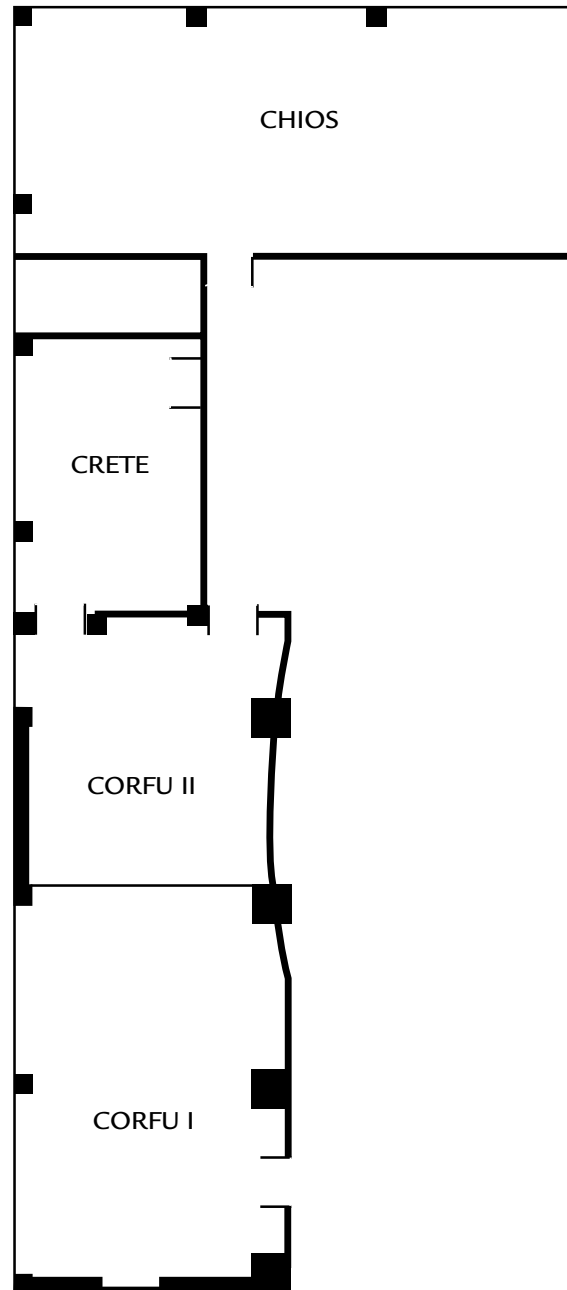

AEGEAN SEA BALLROOM  
AND DELOS MEETING ROOM  
LOBBY

METROPOLITAN  
HOTEL

	AEGEAN	DELOS
<b>DIMENSIONS</b>		
Total area in m <sup>2</sup> :	475	112,5
Metres:	19x25	12,5x9,0
Height in m:	4,8/2,55	3,05
<b>CAPACITY</b>		
Lunch/dinner:	450	90
Buffet:	350	70
Cocktail:	500	90
Theatre:	480	90
School:	270	50
U-Shape:	70	30
<b>DAY LIGHT:</b>		
	•	•

CORFU I+II  
 CRETE  
 CHIOS  
 CONFERENCE ROOMS  
 MEZZANINE

METROPOLITAN  
 HOTEL

	CORFU I	CORFU II	CORFU I+II	CRETE	CHIOS
<b>DIMENSIONS</b>					
Total area in m <sup>2</sup> :	126	81	207	60	171
Metres:	14x9	9x9	23x9	10x6	9x19
Height in m:	2,8/2,55	2,8/2,55	2,8/2,55	2,8/2,55	2,8/2,55
<b>CAPACITY</b>					
Lunch/dinner:	110	60	200	45	150
Buffet:	80	40	170	30	130
Cocktail:	110	60	200	50	140
Theatre:	130	80	240	60	180
Classroom:	80	50	155	30	90
U-Shape:	40	30	70	25	50
<b>DAY LIGHT:</b>					
	•	•	•	•	•

**SYROS I    SYROS II    SYROS I+II    MYKONOS**

**DIMENSIONS**

Total area in m <sup>2</sup> :	38	37	75	28
Metres:	6,30x6,0	6,15x6,0	12,5x6,0	5,5x5,0
Height in m:	2,75	2,75	2,75	2,75

**CAPACITY**

Lunch/dinner:	25	25	50	15
Buffet:	-	-	40	-
Cocktail:	30	30	60	-
Theatre:	35	35	70	20
Classroom:	25	25	40	15
U-Shape:	12	12	30	12