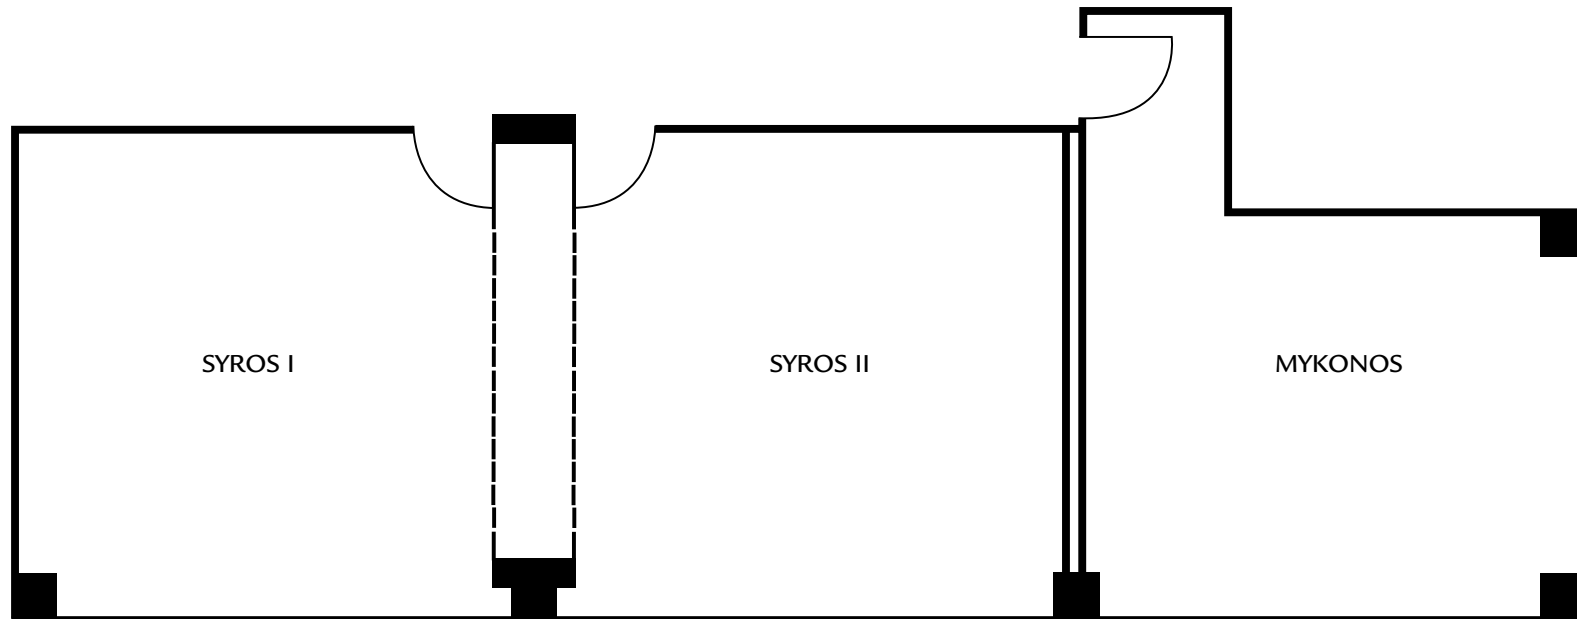

AEGEAN SEA BALLROOM  
AND DELOS MEETING ROOM  
LOBBY

METROPOLITAN  
HOTEL

	AEGEAN	DELOS
<b>DIMENSIONS</b>		
Total area in m <sup>2</sup> :	475	112,5
Metres:	19x25	12,5x9,0
Height in m:	4,8/2,55	3,05
<b>CAPACITY</b>		
Lunch/dinner:	450	90
Buffet:	350	70
Cocktail:	500	90
Theatre:	480	90
School:	270	50
U-Shape:	70	30
<b>DAY LIGHT:</b>		
	•	•

CORFU I+II  
 CRETE  
 CHIOS  
 CONFERENCE ROOMS  
 MEZZANINE

METROPOLITAN  
 HOTEL

	CORFU I	CORFU II	CORFU I+II	CRETE	CHIOS
<b>DIMENSIONS</b>					
Total area in m <sup>2</sup> :	126	81	207	60	171
Metres:	14x9	9x9	23x9	10x6	9x19
Height in m:	2,8/2,55	2,8/2,55	2,8/2,55	2,8/2,55	2,8/2,55
<b>CAPACITY</b>					
Lunch/dinner:	110	60	200	45	150
Buffet:	80	40	170	30	130
Cocktail:	110	60	200	50	140
Theatre:	130	80	240	60	180
Classroom:	80	50	155	30	90
U-Shape:	40	30	70	25	50
<b>DAY LIGHT:</b>					
	•	•	•	•	•

**SYROS I    SYROS II    SYROS I+II    MYKONOS**

**DIMENSIONS**

Total area in m <sup>2</sup> :	38	37	75	28
Metres:	6,30x6,0	6,15x6,0	12,5x6,0	5,5x5,0
Height in m:	2,75	2,75	2,75	2,75

**CAPACITY**

Lunch/dinner:	25	25	50	15
Buffet:	-	-	40	-
Cocktail:	30	30	60	-
Theatre:	35	35	70	20
Classroom:	25	25	40	15
U-Shape:	12	12	30	12

### **DIMENSIONS**

Total area in m <sup>2</sup> :	200
Metres:	16x12,6
Height in m:	3,25